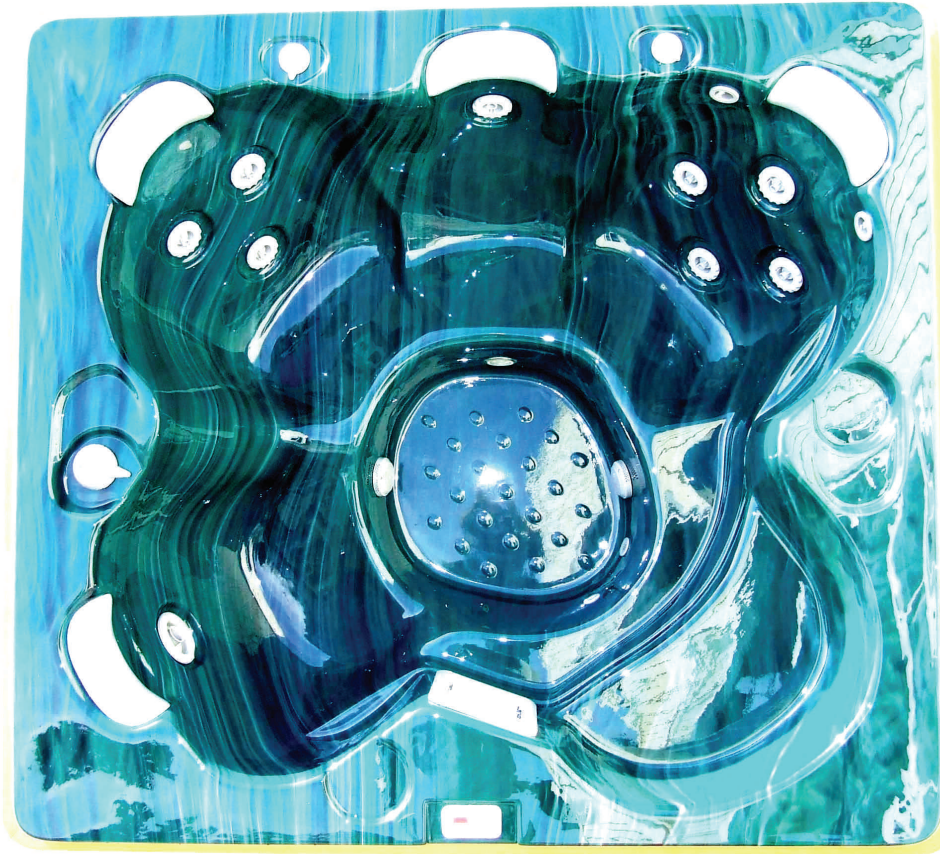

outstanding in spa pools

Trust poynters to come up with a great spa that really pushes the right buttons !

We specified that they be made for us, right here in New Zealand.

So what you get is proven quality and reliability, nationwide service support and compliance with NZ safety standards.

We also demanded great value, great looks and great features.

The only thing difficult is choosing which of our great spas best suits your needs.

After that, everything else is easy...

model emperor

\$4995 delivered free in AKL

Marble finishes : summer blue, emerald green

poynters

10 Morningside Drive
Kingsland
Auckland 1150

www.poynters.co.nz
info@poynters.co.nz

P (09) 815-1580
P 0800 POYNTERS

Specs: 3.5 person spa 1985x1775x760mm, 700 liters, 16 jets, 2hp 2 speed pump, 2kw heater, digital colour wheel led light, lockable hard cover

Layout: 3 deep bucket seats, 1 cool off seat, 1 entry/baby seat

15 amp operation

Upgrades: DEL ozone (USA #1 brand) +\$350, colour upgrade \$150

“This compact spa is just the ticket for small families and couples. Soak it up, get pampered, and feel like an emperor or sultan.”